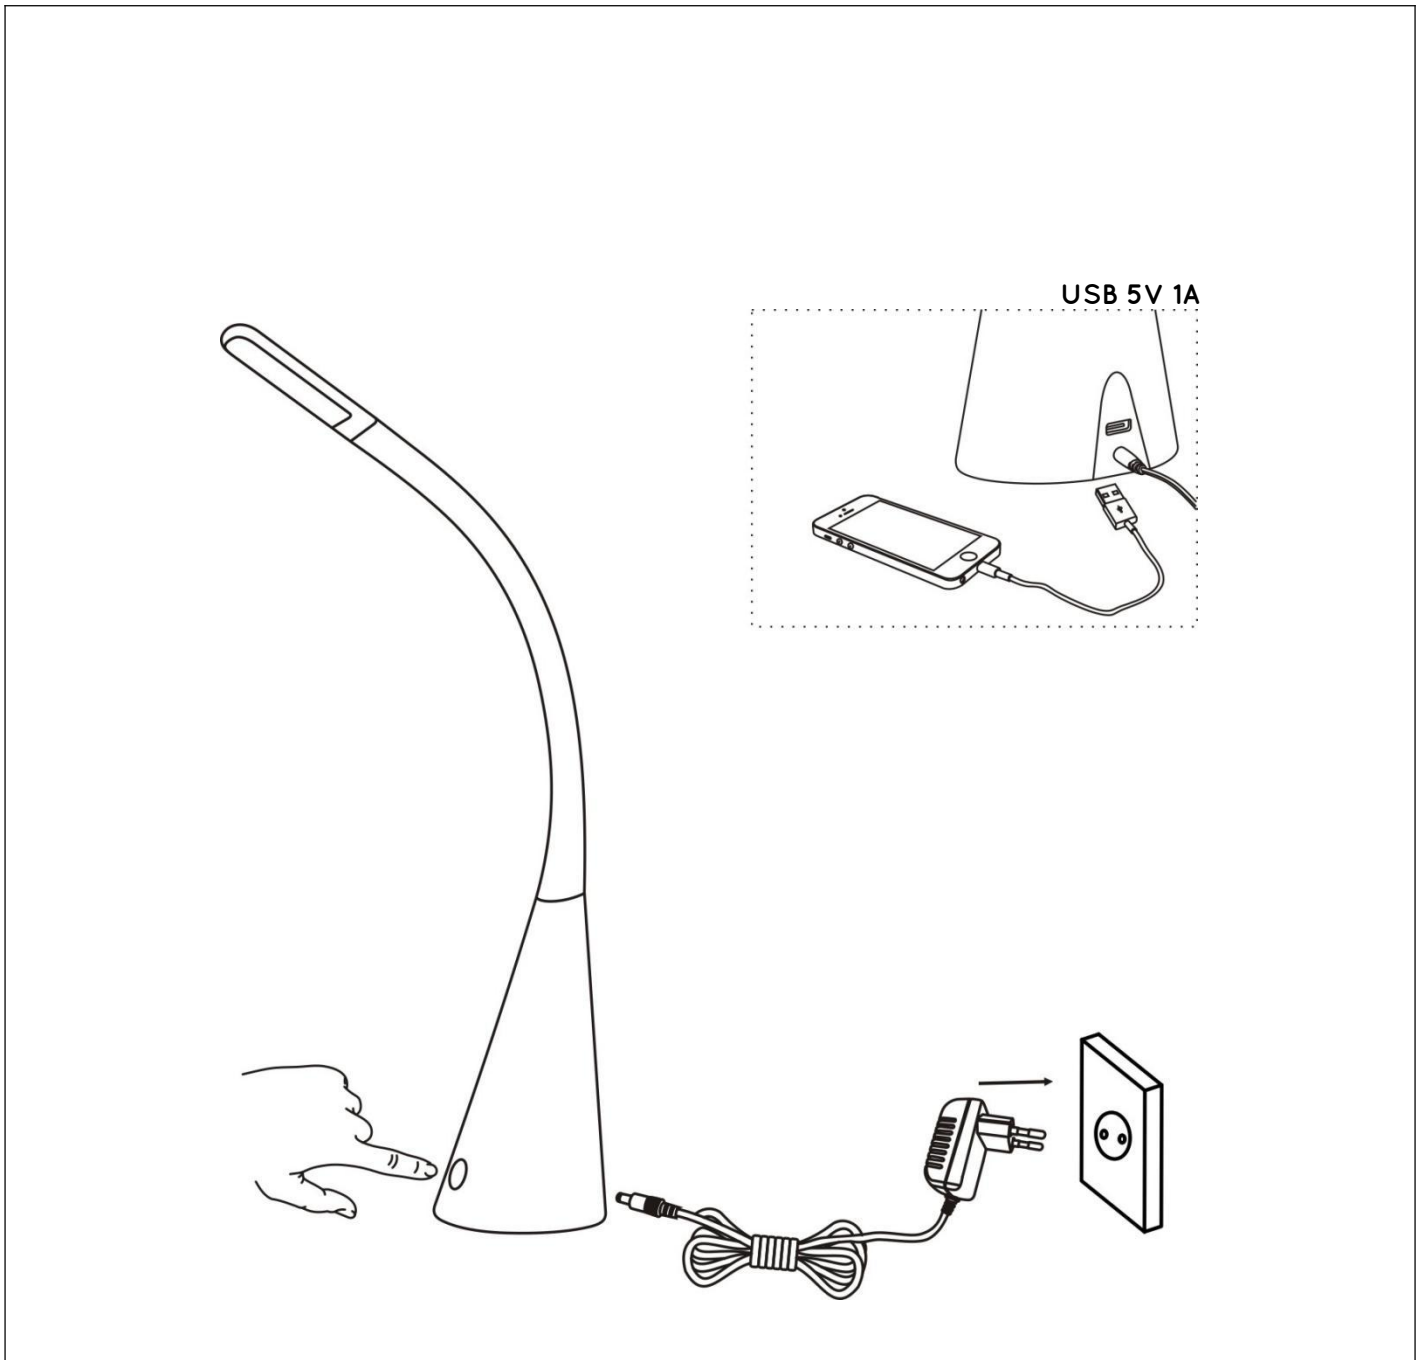

General

Dimensions LxWxH : 10.5 cm x 10.5 cm x 66 cm
Height minimum : 30cm
Height maximum : 66 cm
Dimensions shade L : 10.5 cm
Main material : Plastic
Ceiling rose material : Plastic
Color : Gold, black, silver
Style : Modern
Shape : Long
Weight : 1,75 kg
Warranty : 3 years

Product specifications

Dimmable : Touch dimmable in three steps
Light direction : Around (Diffuse)
Adjustable in height : Adjustable In Height (Before Installation)
Directional : Not Directional
Cable : Yes, Cable On Driver
Cable length : 180 cm
Sensor : Without Sensor
Control : Light Switch Control
IP-Class : 20
Electric class : 3
Light source including : Yes
Light source number : 1
Power requirements : DC 12V 1A (220-240V~50Hz main input)
Bulb type & maximum wattage : 0.3W LED (4W in total)

For more specifications of this product please visit

www.lucide.com

ZOZY

Item number : 18655/04/02,18655/04/30,18655/04/36

EAN code : 5411212185655, 5411212185648, 5411212185662

LUCIDE

INSTALLATION DRAWING SPECIFICATIONS