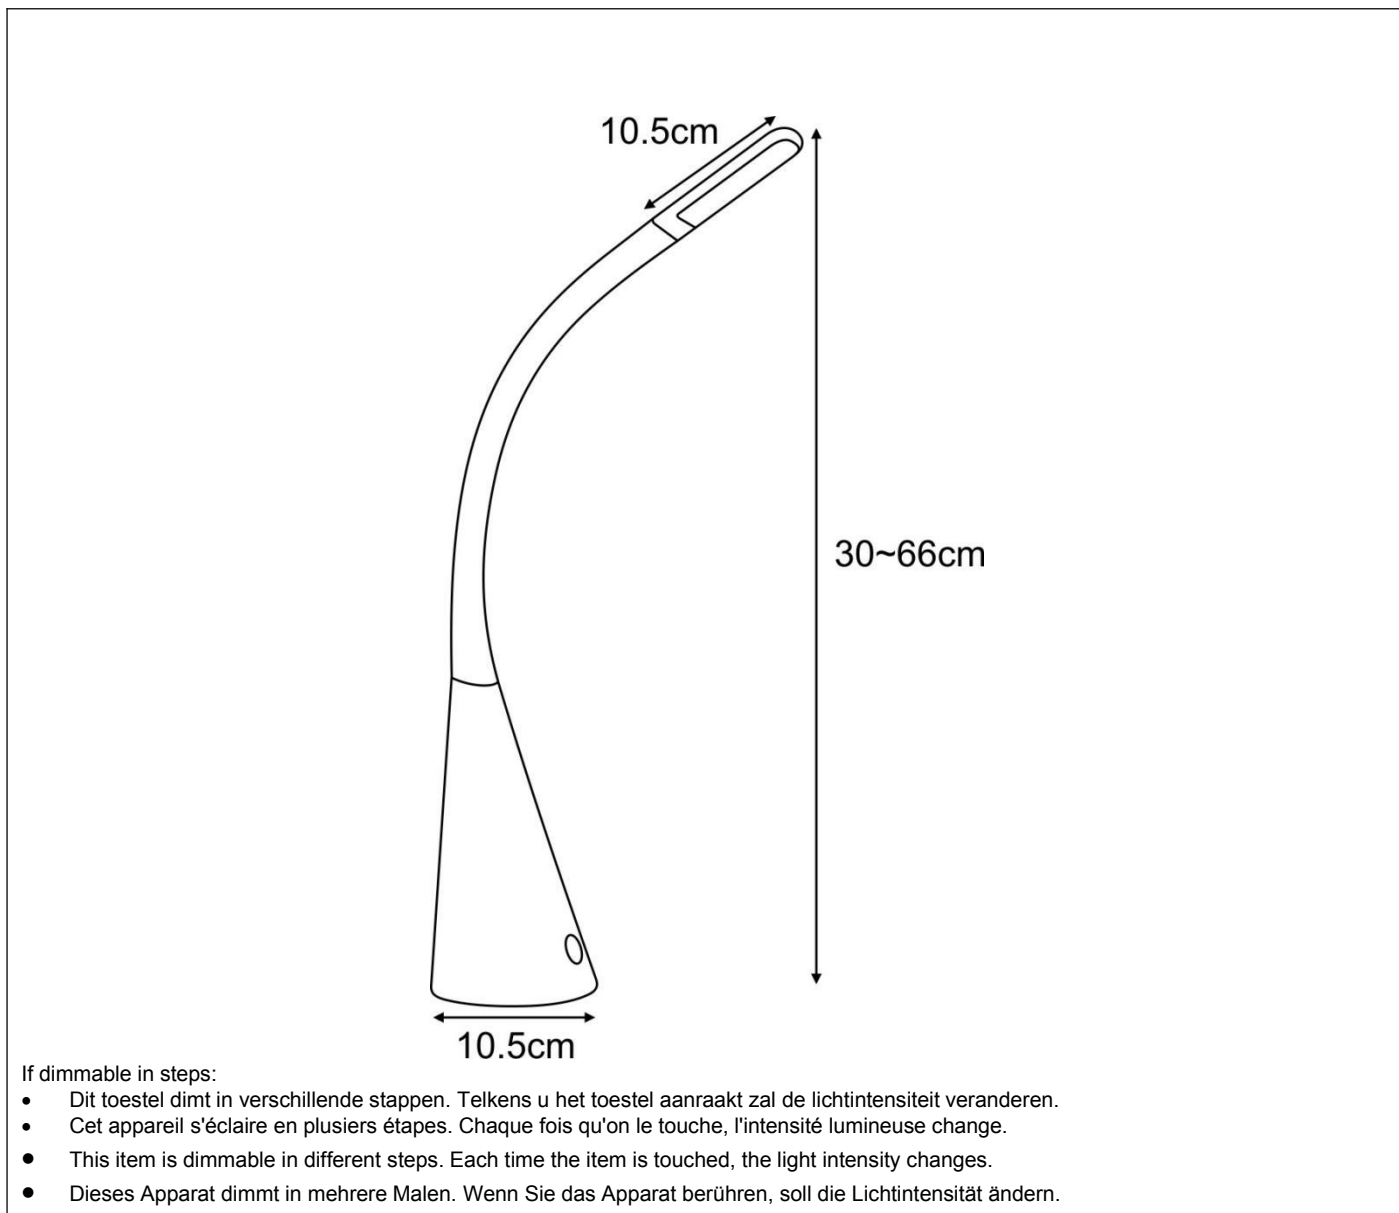

ZOZY

Item number : 18655/04/02,18655/04/30,18655/04/36

EAN code : 5411212185655, 5411212185648, 5411212185662